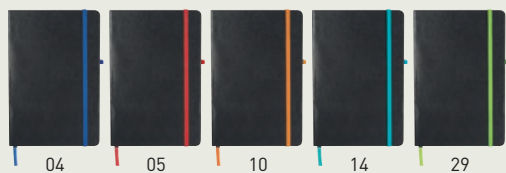

✂ 12,3 × 13,8 × 1,6 cm  
 ✂ T3  
 📦 5 × 3

11.49 zł

CARDBOARD, PAPER

350 BLANK PAGES

PEN INCLUDED

0379