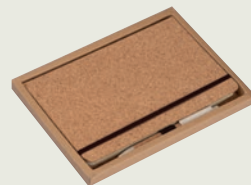

✂ 14,3 × 21 × 1,8 cm  
📄 T3  
📏 5 × 3

16.59 zł

CORK, PAPER, WHEATSTRAW

A5, 160 DOTTED PAGES

PEN LOOP, PEN INCLUDED

2188